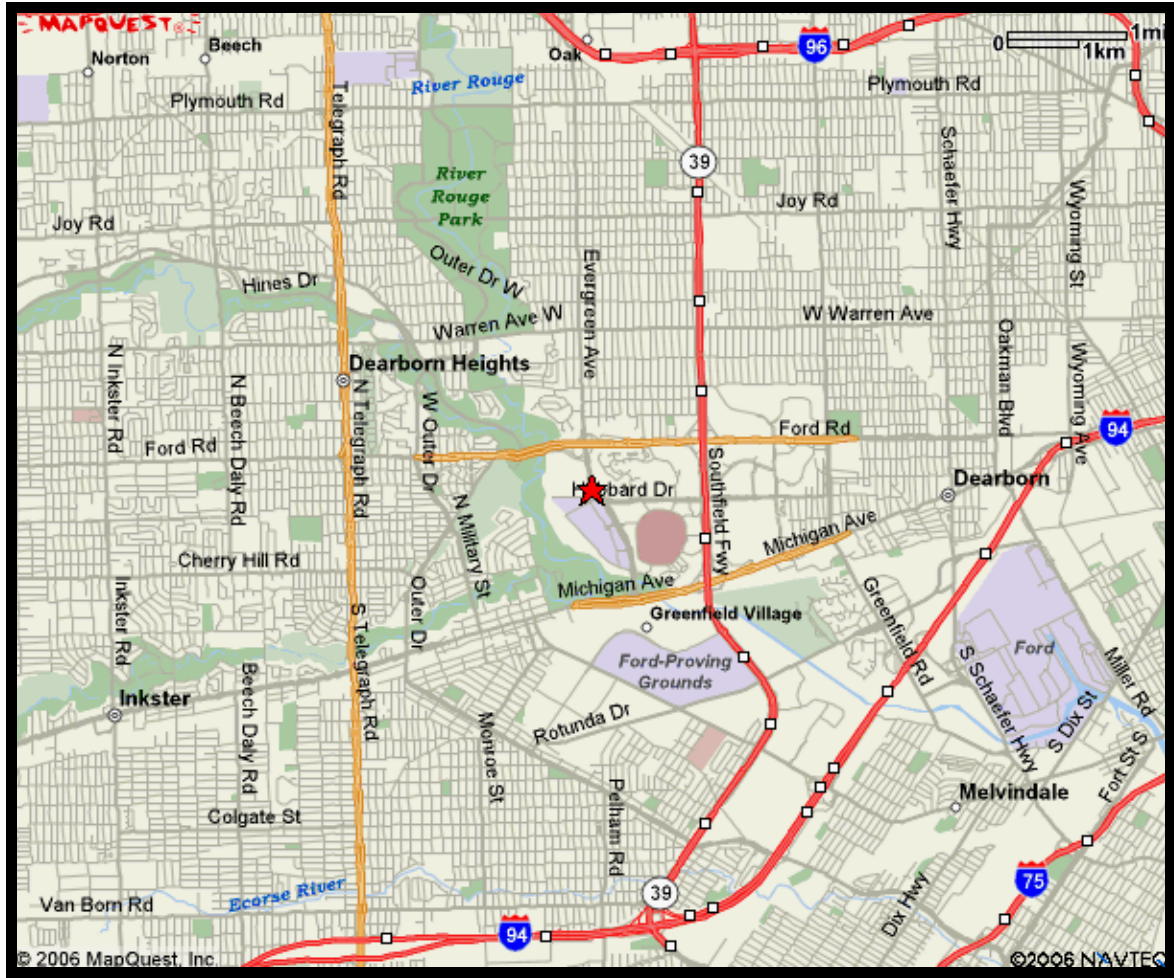

**4901 Evergreen Road Dearborn, MI 48128
313-593-5338**

Directions to Campus

I-94 from East or West

I-94 to Southfield North
Southfield North to Michigan Ave. West
Michigan ave. West to Evergreen
Turn Right (north) on Evergreen
Campus is on the left

I-75 from South

I-75 north to Southfield Road North
Southfield Road North
Follow directions above

I-96 from Northwest

I-96 to Southfield Fwy South
Southfield Fwy South
Southfield Fwy. South to Ford Rd. West
Ford Rd. West ¼ mile to Evergreen Rd. South
Exit on the right and turn left to go Evergreen South
Campus will be on the Right

I-696 from the Northern Area

I-696 to the Southfield South
Southfield South to Ford Rd. West
Ford Rd. West ¼ mile to Evergreen Rd. South
Exit on the right and turn left to go Evergreen South
Campus will be on the Right